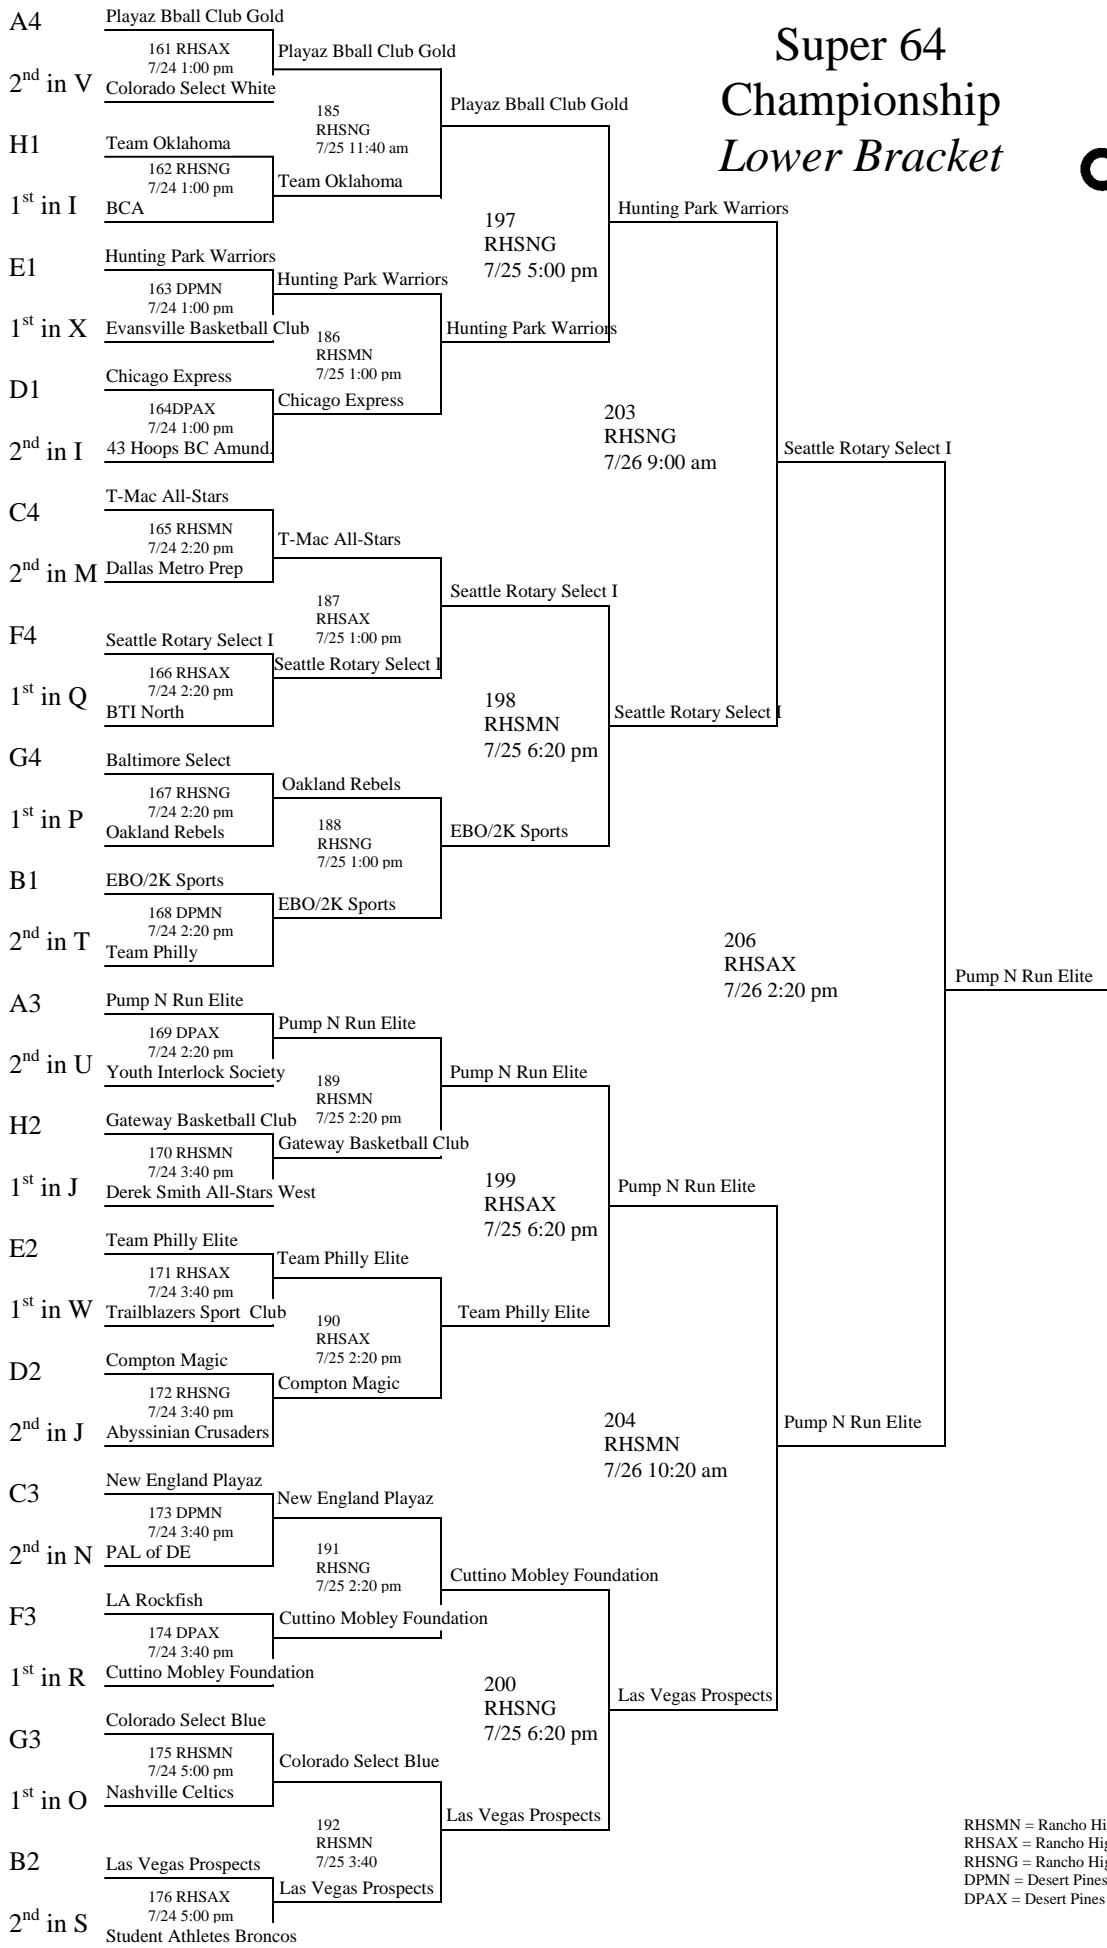

# Super 64 Championship Upper Bracket

RHSMN = Rancho High School Main Floor  
 RHSAX = Rancho High School Auxiliary Gym  
 RHSNG = Rancho High School North Gym  
 DPMN = Desert Pines High School Main Floor  
 DPAX = Desert Pines High School Auxiliary Gym

# Super 64 Championship Lower Bracket

RHSMN = Rancho High School Main Floor  
 RHSAX = Rancho High School Auxiliary Gym  
 RHSNG = Rancho High School North Gym  
 DPMN = Desert Pines High School Main Floor  
 DPAX = Desert Pines High School Auxiliary Gym

# Super 64 Silver Division

LVMN = Las Vegas Main Floor  
 LVAX = Las Vegas Auxiliary Gym  
 DPMN = Desert Pines Main Floor  
 DPAX = Desert Pines Auxiliary Gym  
 RHSAX = Rancho Auxiliary Gym  
 RHSNG = Rancho North Gym