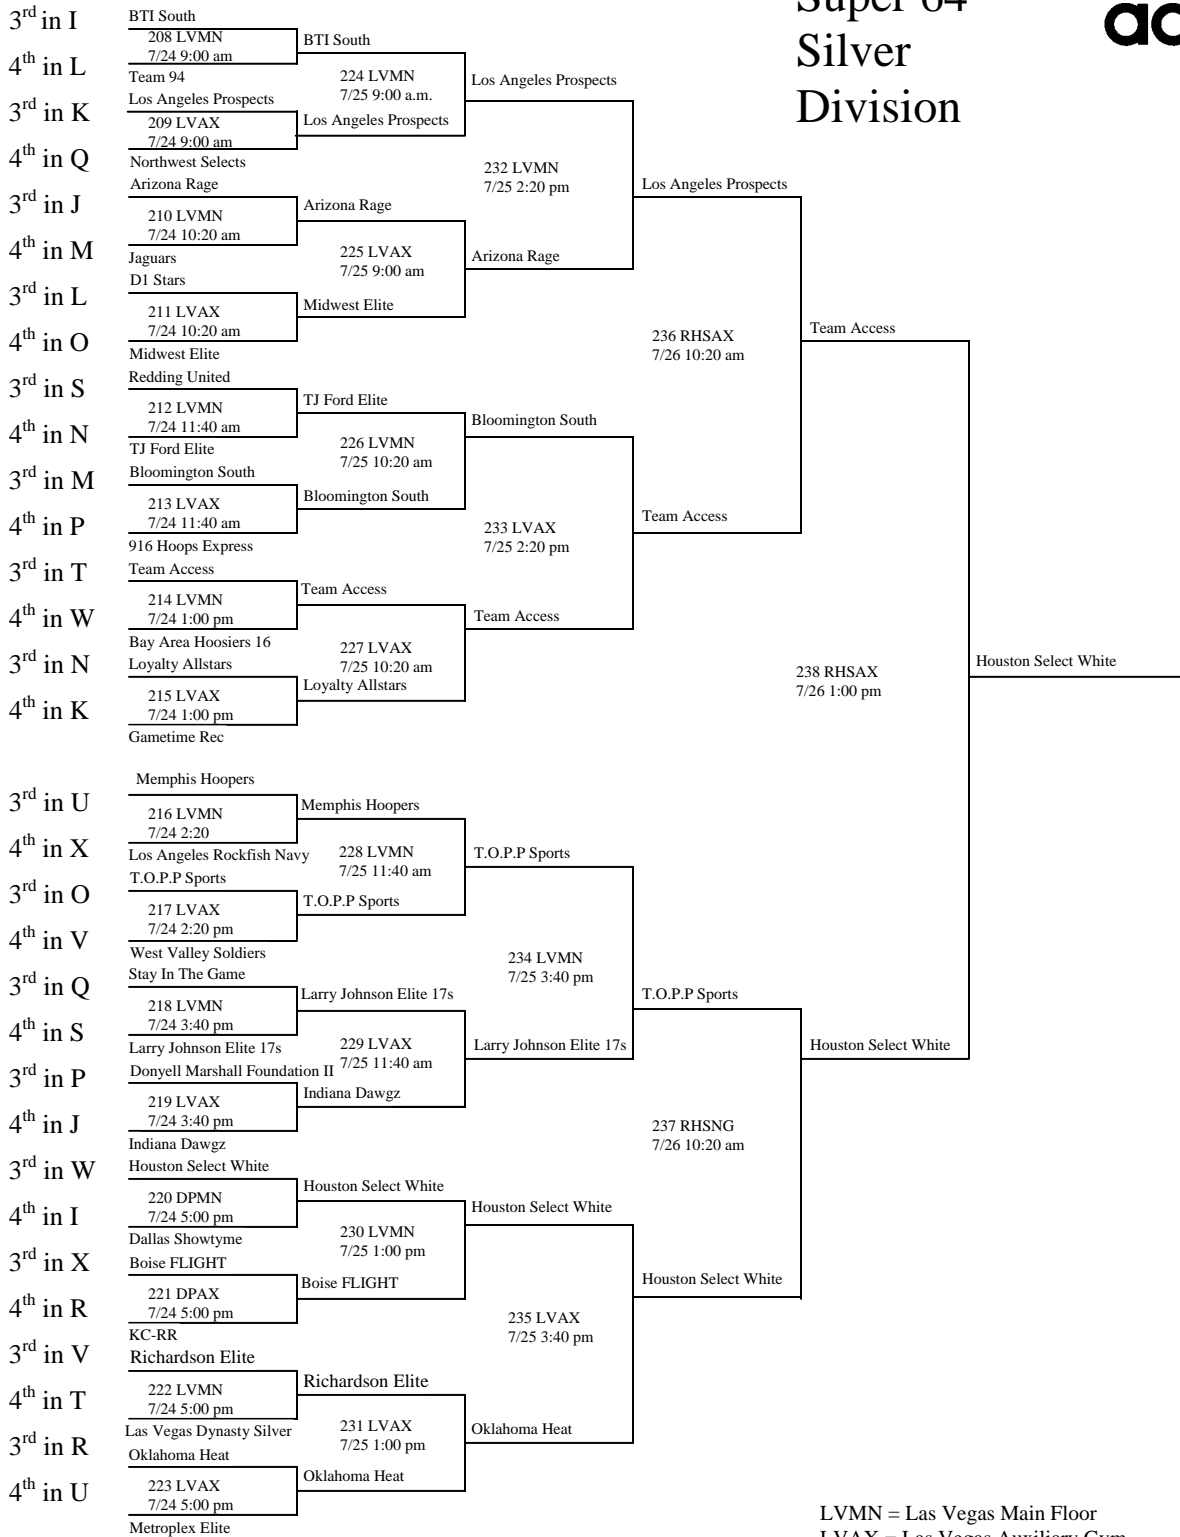

# Super 64 Championship Upper Bracket

RHSMN = Rancho High School Main Floor  
 RHSAX = Rancho High School Auxiliary Gym  
 RHSNG = Rancho High School North Gym  
 DPMN = Desert Pines High School Main Floor  
 DPAX = Desert Pines High School Auxiliary Gym

# Super 64 Championship Lower Bracket

RHSMN = Rancho High School Main Floor  
 RHSAX = Rancho High School Auxiliary Gym  
 RHSNG = Rancho High School North Gym  
 DPMN = Desert Pines High School Main Floor  
 DPAX = Desert Pines High School Auxiliary Gym

# Super 64 Silver Division

LVMN = Las Vegas Main Floor  
 LVAX = Las Vegas Auxiliary Gym  
 DPMN = Desert Pines Main Floor  
 DPAX = Desert Pines Auxiliary Gym  
 RHSAX = Rancho Auxiliary Gym  
 RHSNG = Rancho North Gym