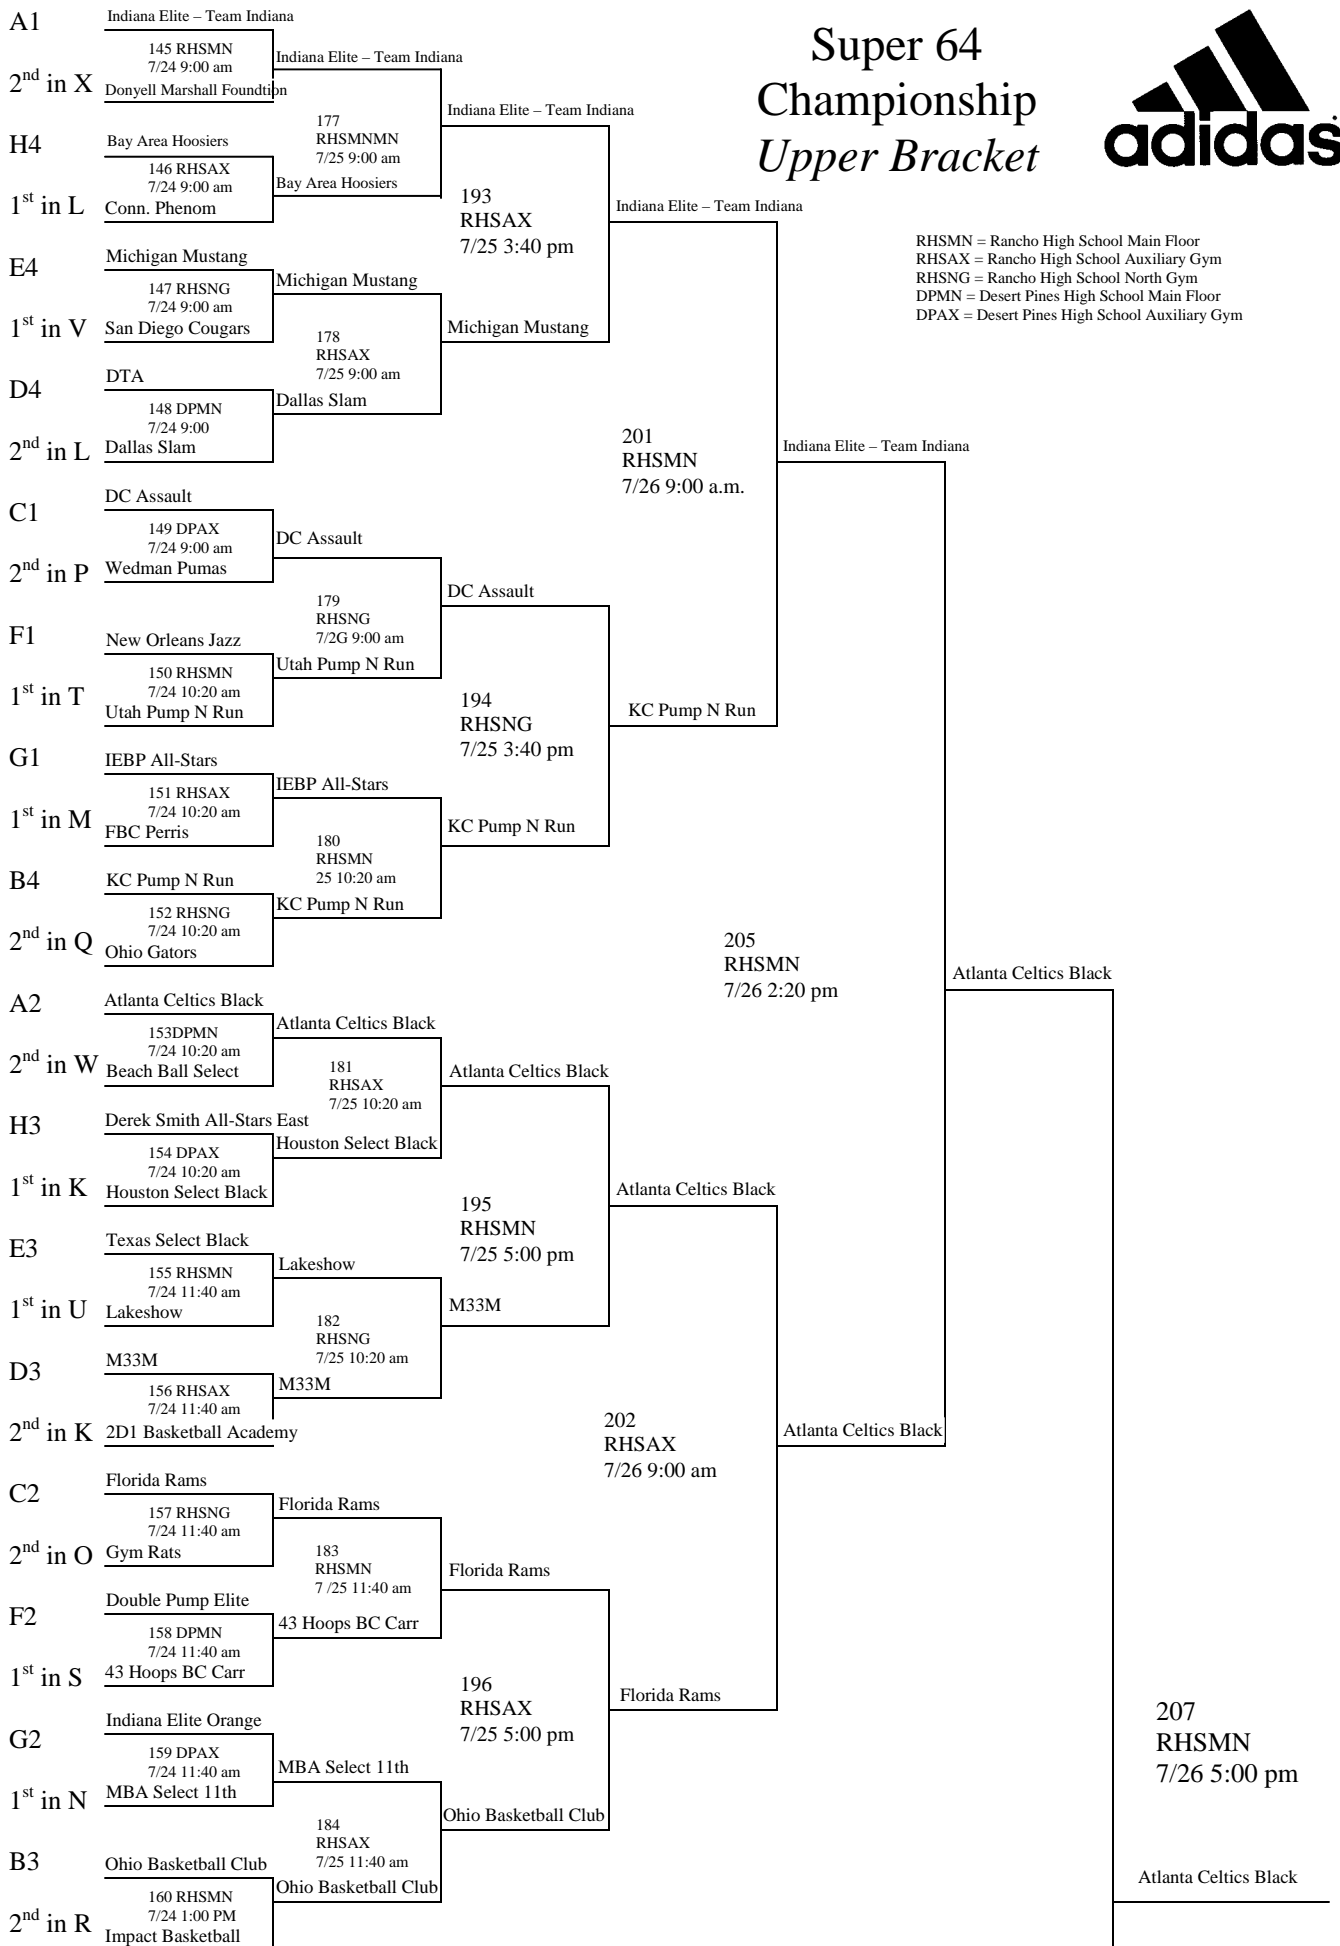

# Super 64 Championship Upper Bracket

RHSMN = Rancho High School Main Floor  
 RHSAX = Rancho High School Auxiliary Gym  
 RHSNG = Rancho High School North Gym  
 DPMN = Desert Pines High School Main Floor  
 DPAX = Desert Pines High School Auxiliary Gym

# Super 64 Championship Lower Bracket

RHSMN = Rancho High School Main Floor  
 RHSAX = Rancho High School Auxiliary Gym  
 RHSNG = Rancho High School North Gym  
 DPMN = Desert Pines High School Main Floor  
 DPAX = Desert Pines High School Auxiliary Gym