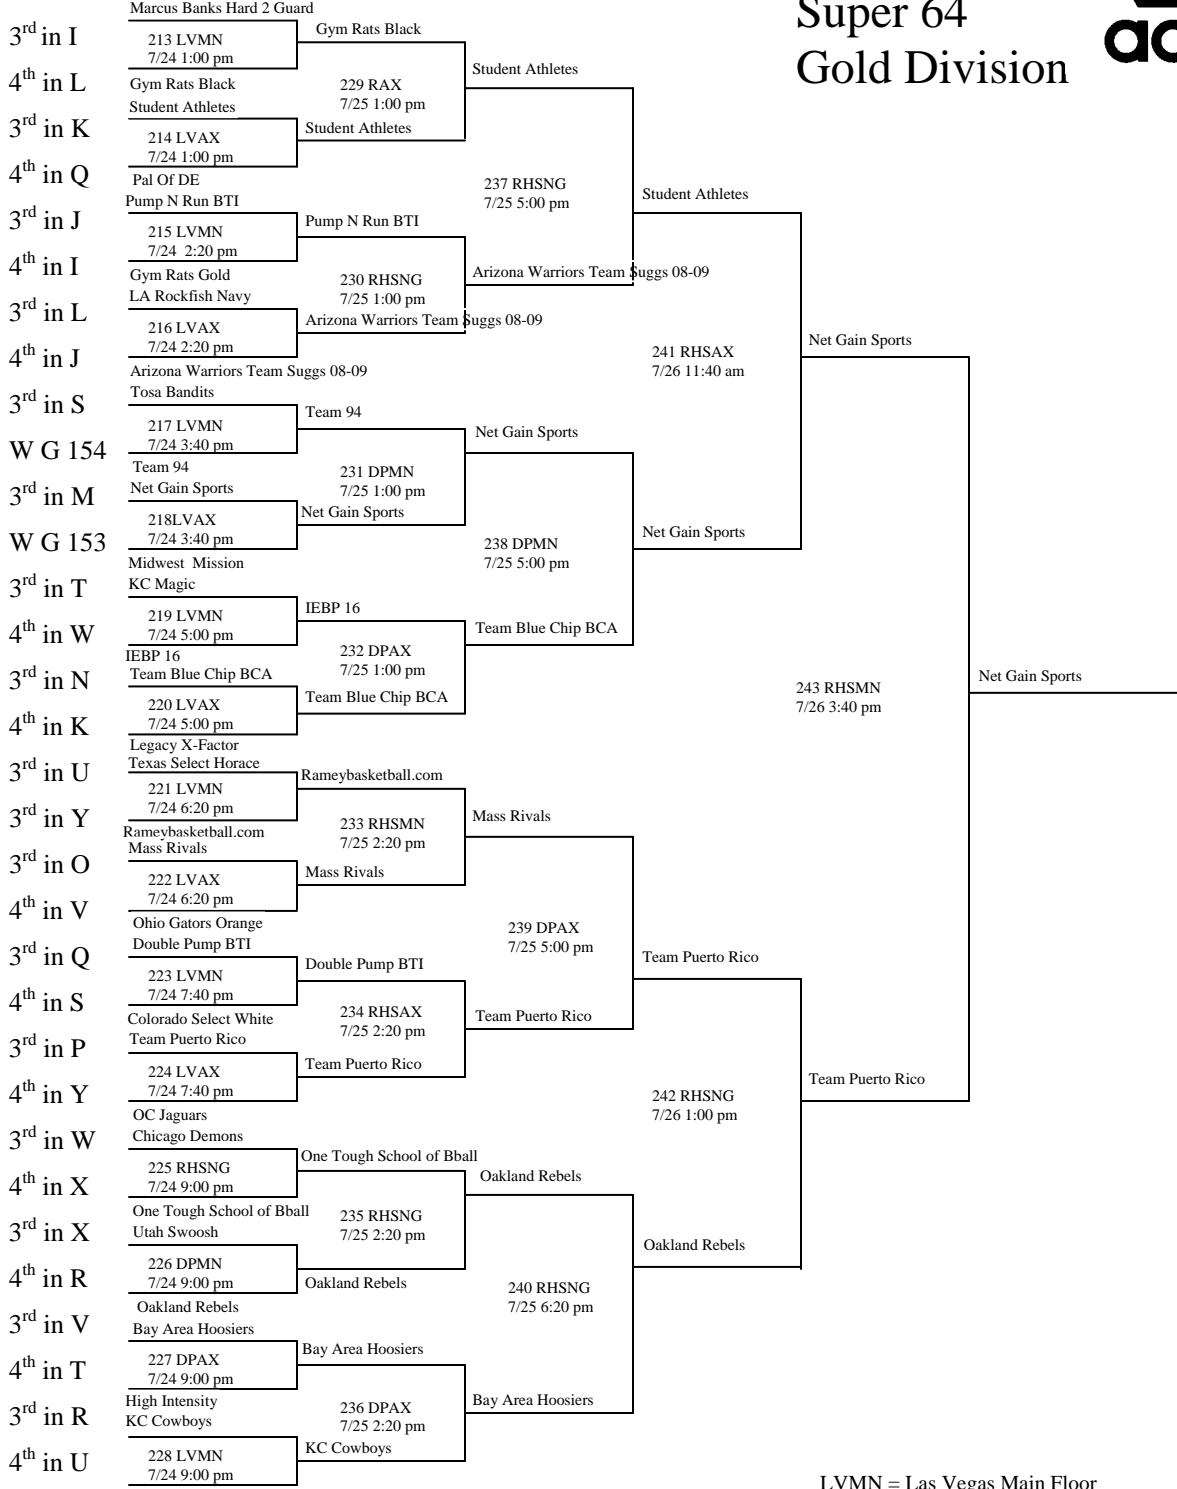

Super Sixty-Four Championship Upper Bracket

RHSMN = Rancho High School Main Floor
 RHSAX = Rancho High School Auxiliary Gym
 RHSNG = Rancho High School North Gym
 DPMN = Desert Pines High School Main Floor
 DPAX = Desert Pines High School Auxiliary Gym

Winner of Play in
Game 151

Super Sixty-Four Championship Lower Bracket

Winner of Play in
Game 152

RHSMN = Rancho High School Main Floor
RHSAX = Rancho High School Auxiliary Gym
RHSNG = Rancho High School North Gym
DPMN = Desert Pines High School Main Floor
DPAX = Desert Pines High School Auxiliary Gym

Super 64 Gold Division

LVMN = Las Vegas Main Floor
LVAX = Las Vegas Auxiliary Gym
DPMN = Desert Pines Main Floor
DPAX = Desert Pines Auxiliary Gym
RHSAX = Rancho Auxiliary Gym
RHSNG = Rancho North Gym
RHMN = Rancho Main Gym