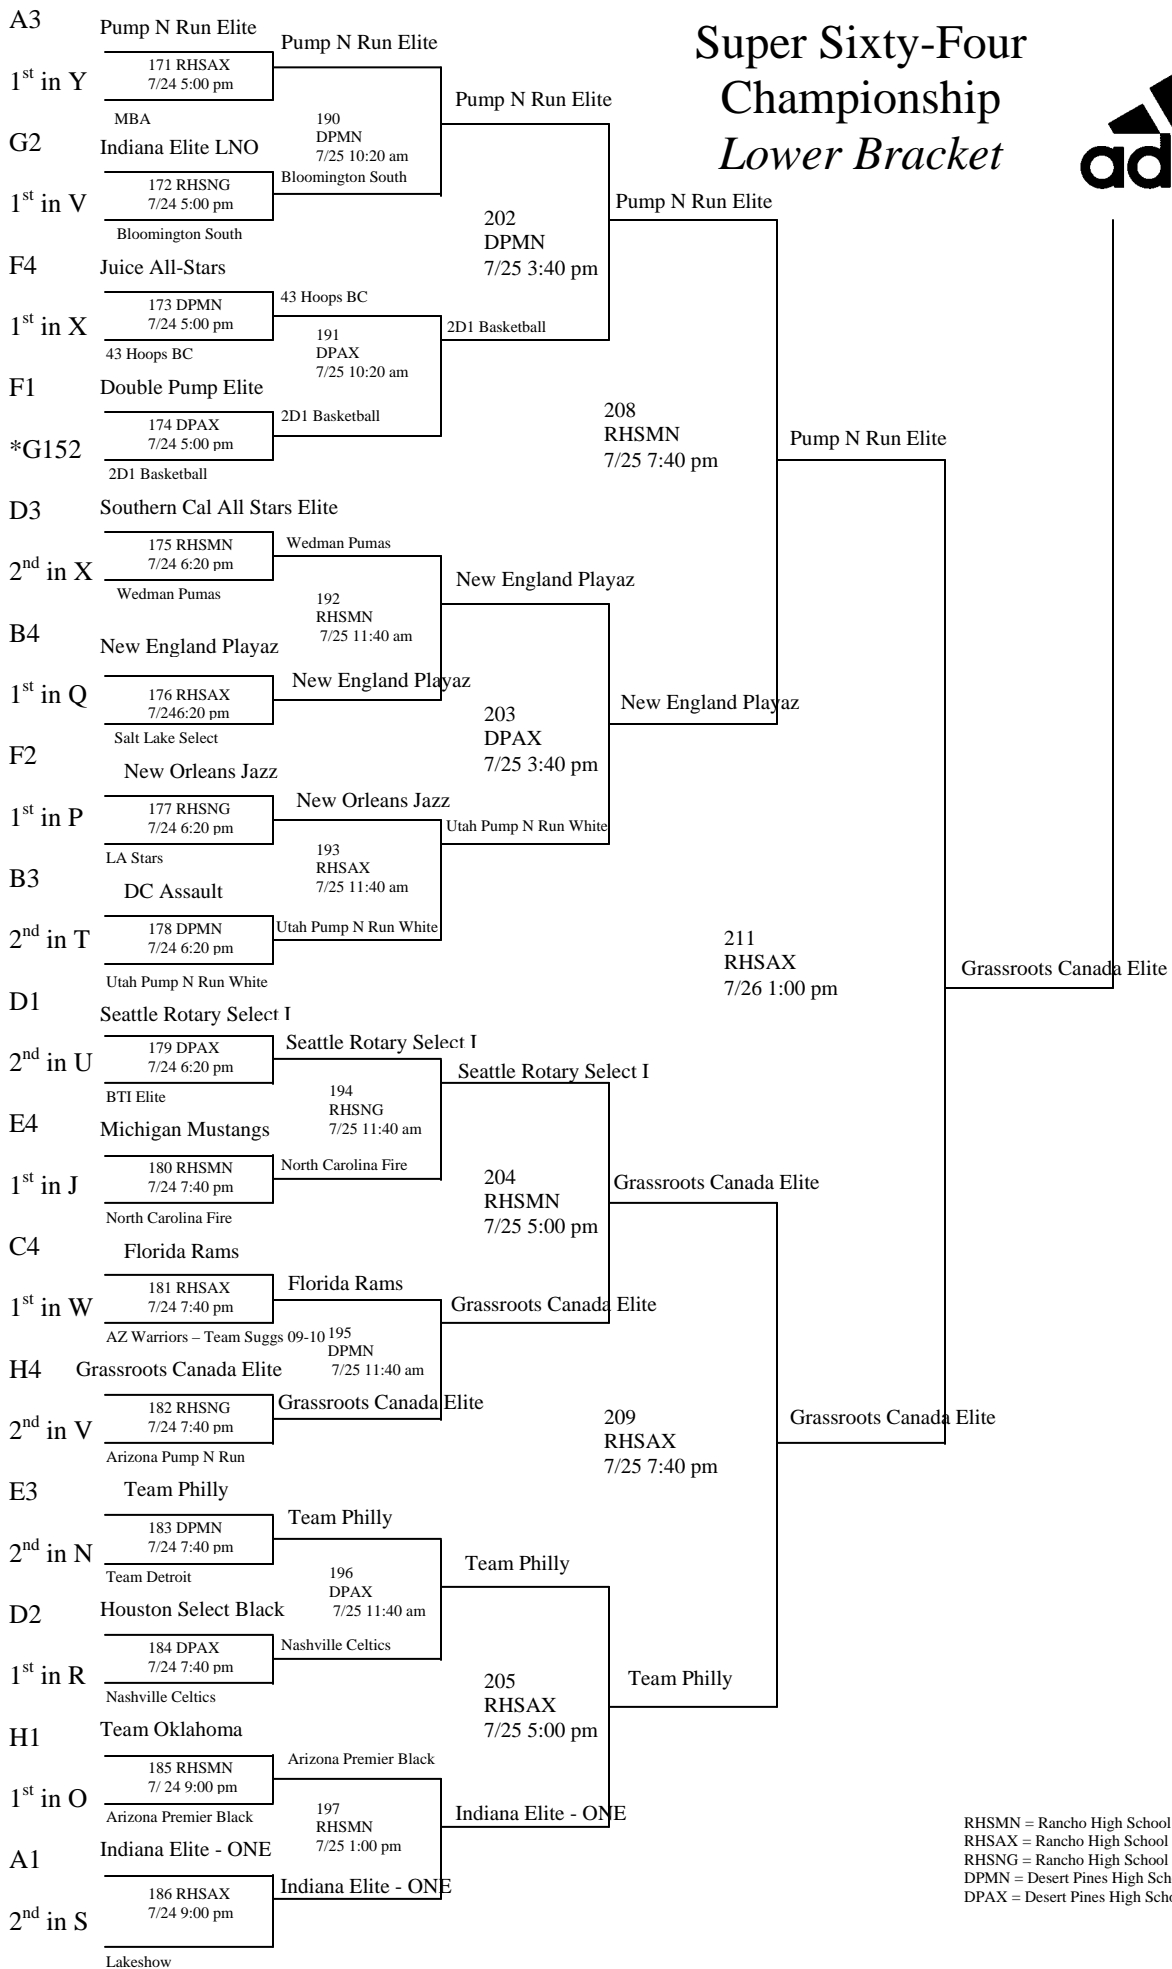

Super Sixty-Four Championship Upper Bracket

RHSMN = Rancho High School Main Floor
 RHSAX = Rancho High School Auxiliary Gym
 RHSNG = Rancho High School North Gym
 DPMN = Desert Pines High School Main Floor
 DPAX = Desert Pines High School Auxiliary Gym

Winner of Play in
Game 151

Super Sixty-Four Championship Lower Bracket

Winner of Play in
Game 152

RHSMN = Rancho High School Main Floor
RHSAX = Rancho High School Auxiliary Gym
RHSNG = Rancho High School North Gym
DPMN = Desert Pines High School Main Floor
DPAX = Desert Pines High School Auxiliary Gym