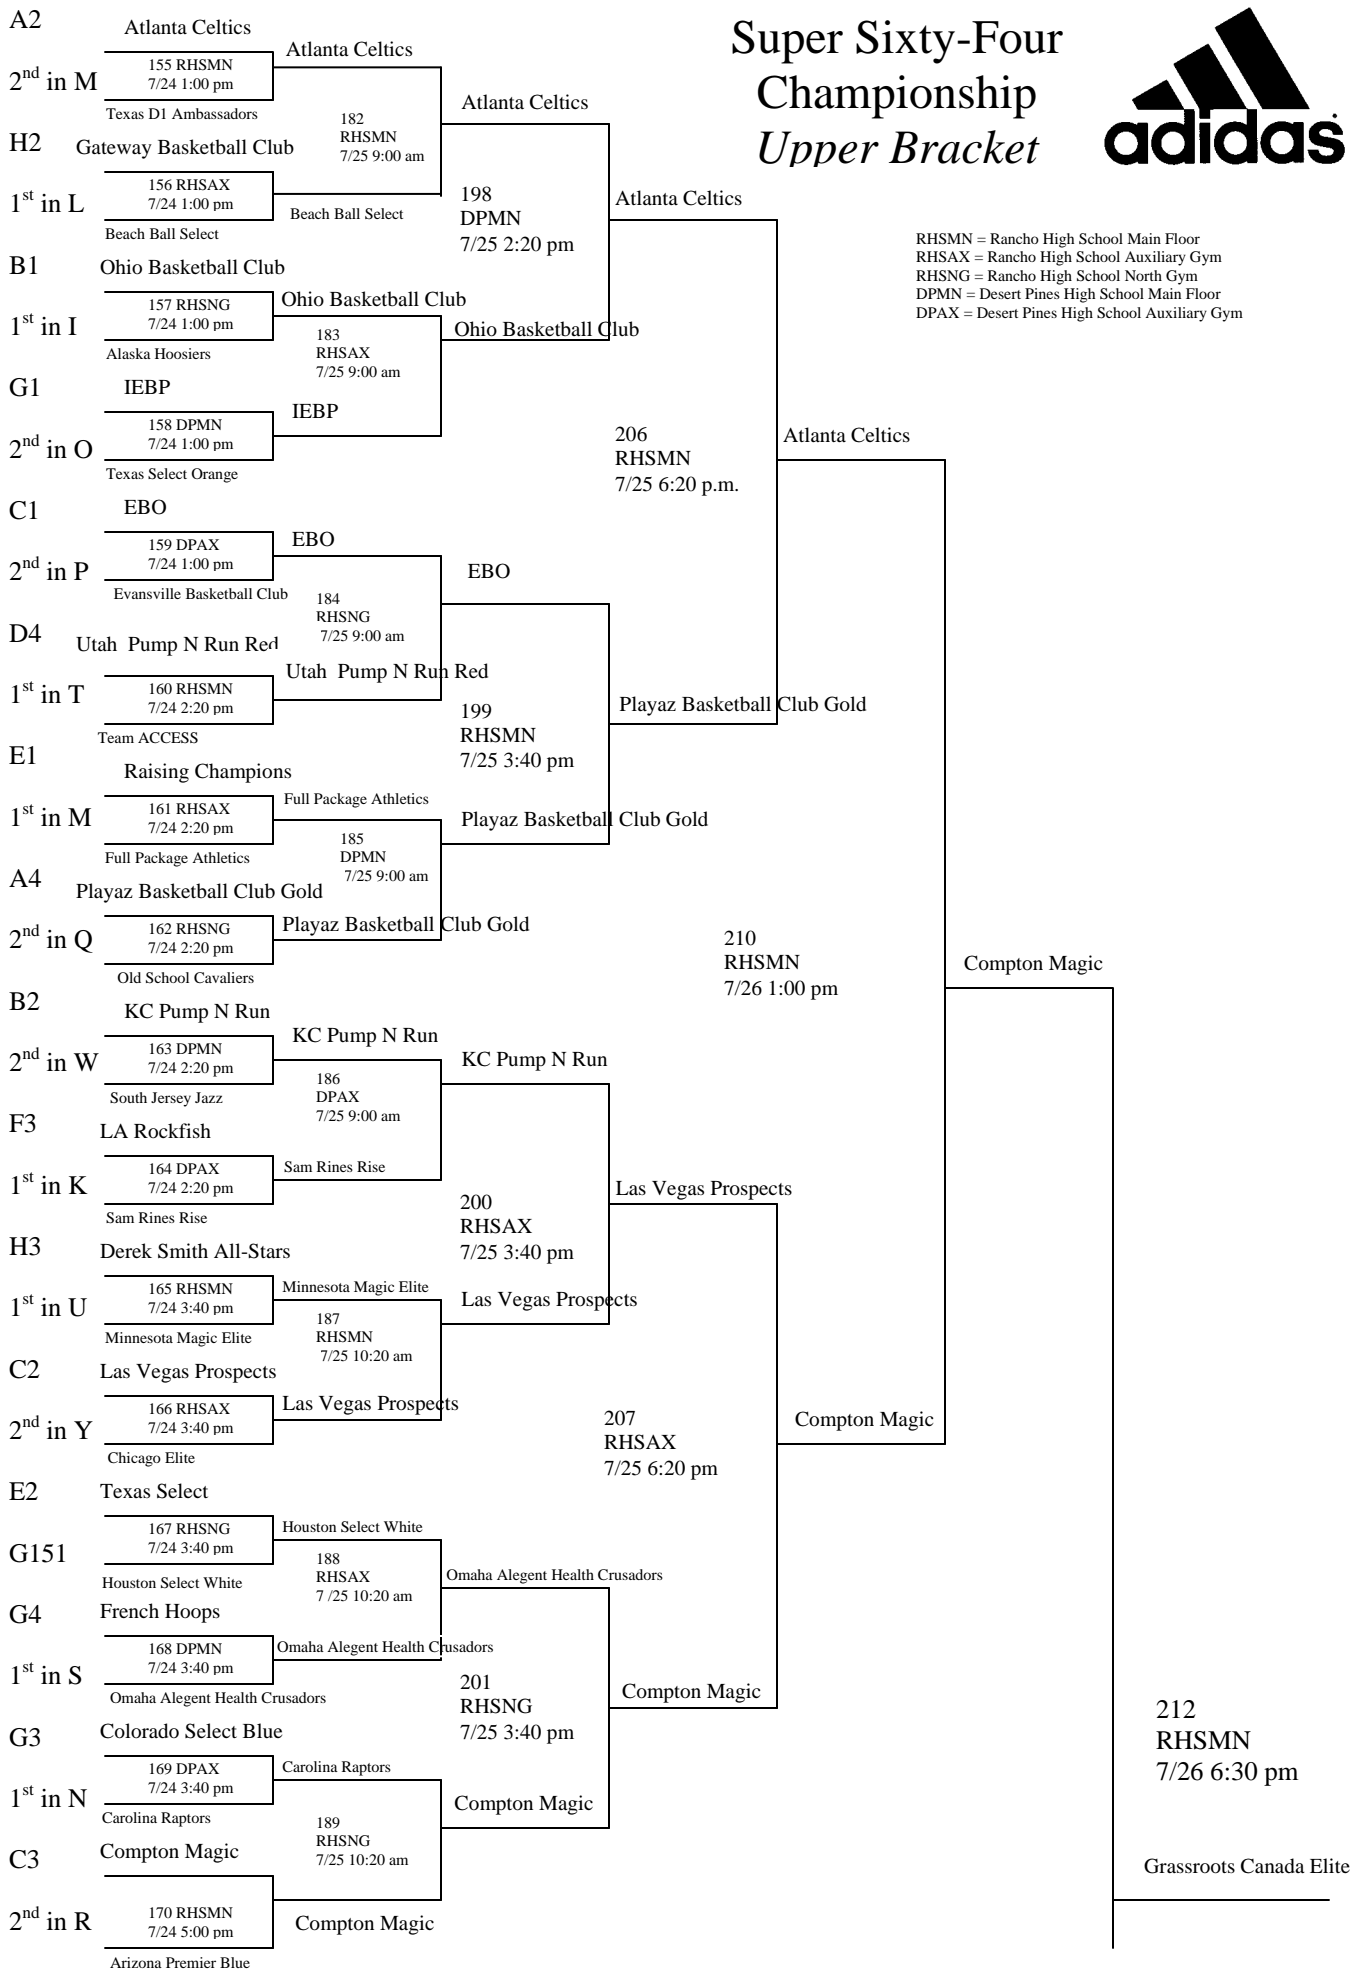

Super Sixty-Four Championship Upper Bracket

RHSMN = Rancho High School Main Floor
 RHSAX = Rancho High School Auxiliary Gym
 RHSNG = Rancho High School North Gym
 DPMN = Desert Pines High School Main Floor
 DPAX = Desert Pines High School Auxiliary Gym

Winner of Play in
Game 151

Super Sixty-Four Championship Lower Bracket

Winner of Play in
Game 152

RHSMN = Rancho High School Main Floor
RHSAX = Rancho High School Auxiliary Gym
RHSNG = Rancho High School North Gym
DPMN = Desert Pines High School Main Floor
DPAX = Desert Pines High School Auxiliary Gym

Super 64 Gold Division

LVMN = Las Vegas Main Floor
LVAX = Las Vegas Auxiliary Gym
DPMN = Desert Pines Main Floor
DPAX = Desert Pines Auxiliary Gym
RHSAX = Rancho Auxiliary Gym
RHSNG = Rancho North Gym
RHMN = Rancho Main Gym